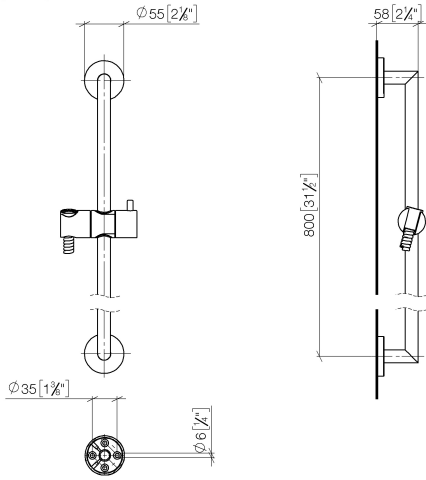

ST 050 201 5660

Fits: TARA, META

- slide bar
- Pipe diameter 18 mm
- rosette Ø 55 mm
- gauge 800 mm
- metal shower hose 1750mm with integrated anti-twist protection
- shower hose connector 3/8"
- Three or five settings: COMPACT RAIN, COMPACT SOFT FLOW, COMPACT AQUAPRESSURE FLOW, max. flow rate 15 l/min (at 3 bar)
- Function from: 7 l/min
- spray head Ø 100mm

Fits: TARA, META

- slide bar
- Pipe diameter 18 mm
- rosette Ø 55 mm
- gauge 800 mm
- metal shower hose 1750mm with integrated anti-twist protection
- shower hose connector 3/8"

This article does not include a hand shower!

Hand shower FlowReduce - Chrome 28 016 979-00 0010

Required miscellaneous

Hand shower FlowReduce - Chrome 28 012 979-00 0010

Required miscellaneous

Hand shower - Chrome 28 018 979-00

ST 050 201 5660

mm [inches]

Certificates

WRAS_2009048. ACS_20 ACC LY 738. IAPMO_4976 (4).

ST 050 201 5660

Spare parts list

No.	Item Number	Name	Quantity used	Delivery time
1	05 17 62 500 00 90	fixing set	2	2
2	90 14 10 032 00 90	seal	2	2
3	08 27 62 500-00	rosette	2	10
4	05 28 22 590 01-00	bar	1	10
5	12 580 970-00	Slide unit - Chrome	1	10
6	28 322 970-00	Metal shower hose 1/2" x 3/8" x 1750 mm - Chrome	1	2